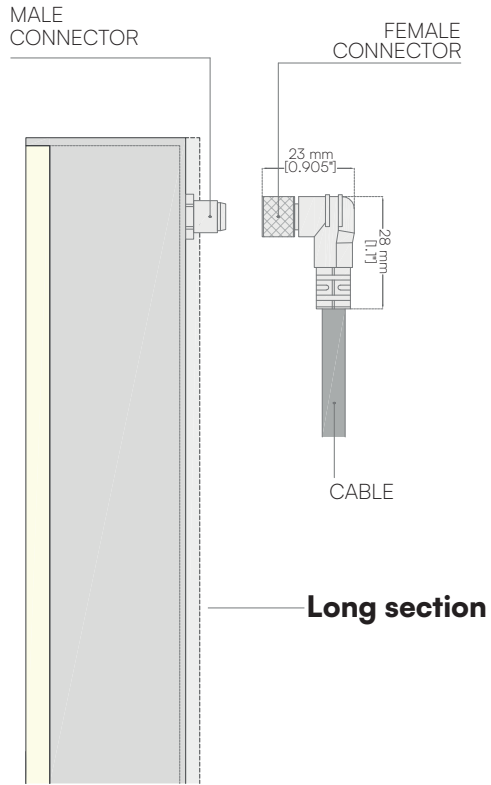

WETTY

SECTION 4"

LIGHT VIEW

BETWEEN THE PANELS

RECESSED MOUNTING

WETTY SECTION 4"

SURFACE MOUNTING

WETTY SECTION 4"

Long section

ALUMINUM
PROFILE FINISH

MALE
CONNECTOR *
part of Backlight

Width
152.4 mm [6"]

Rear Side

Technical Specs 6"

COLOR TEMPERATURE

*Under request for a minimum order quantity to be define.