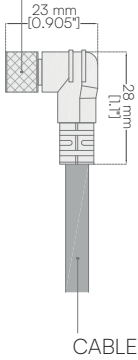

Index

04 | What is WETTY

05 | Technical specs

06-09 | Wetty sections 76.2 mm | 3.0 inches

10-13 | Wetty sections 101.6 mm | 4.0 inches

14-17 | Wetty sections 152.4 mm | 6.0 inches

18-27 | Gallery

What is **WETTY**

MALE
CONNECTOR

FEMALE
CONNECTOR

Long section

Technical Specs 3"

COLOR TEMPERATURE

*Under request for a minimum order quantity to be define.

CRI

> 95

DIMENSION LONG SIDE

MM 304.8 to 3048.0 mm
INCHES 12.0 to 120.0 in

LIFE TIME

70.000 hrs

WARRANTY

3 Years (36 month)

CERTIFICATIONS

LIGHT VIEW

Long section

ALUMINUM
PROFILE FINISH

MALE
CONNECTOR *
part of Backlight

Width
152.4 mm [6"]

Rear Side

Technical Specs 6"

COLOR TEMPERATURE

*Under request for a minimum order quantity to be define.