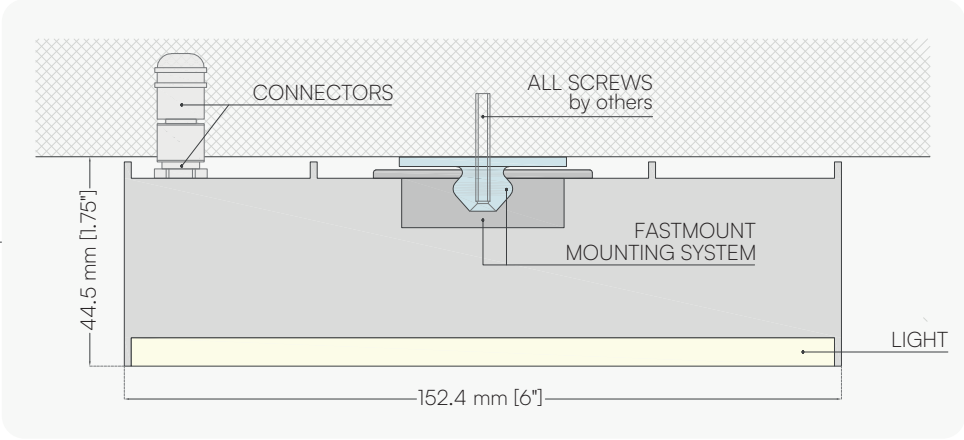

WETTY

SECTION 6"

LIGHT VIEW BETWEEN THE PANELS

RECESSED MOUNTING

SURFACE MOUNTING

WETTY SECTION 6"

MALE
CONNECTOR

FEMALE
CONNECTOR

Long section

ALUMINUM
PROFILE FINISH

MALE
CONNECTOR *
part of Backlight

Width
152.4 mm [6"]

Rear Side

Technical Specs 6"

COLOR TEMPERATURE

*Under request for a minimum order quantity to be define.