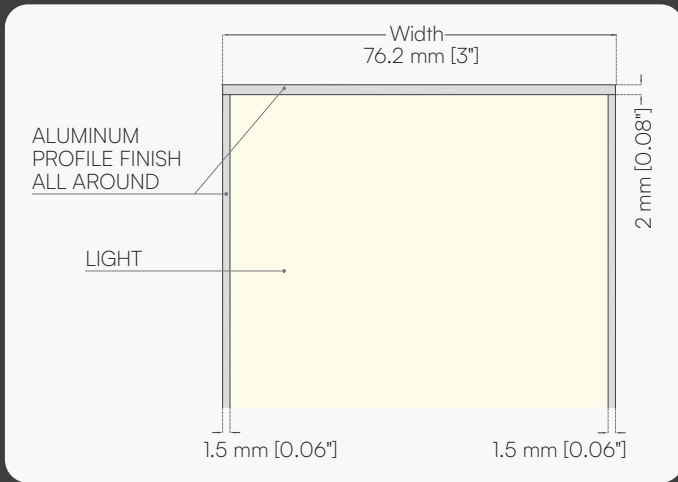

WETTY

SECTION 3"

LIGHT VIEW