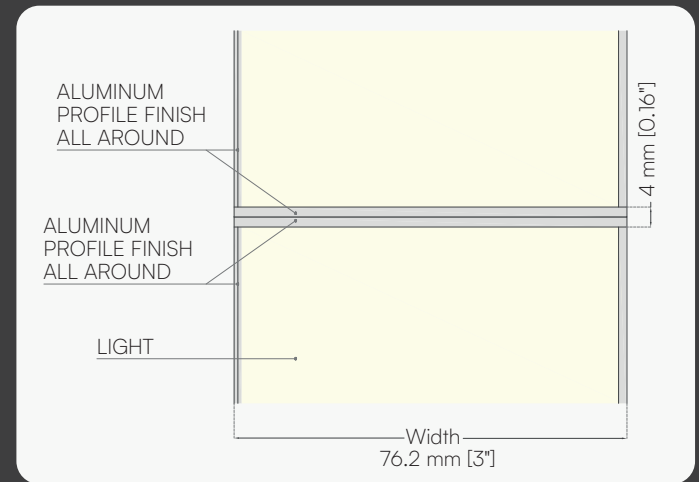

LIGHT VIEW BETWEEN THE PANELS