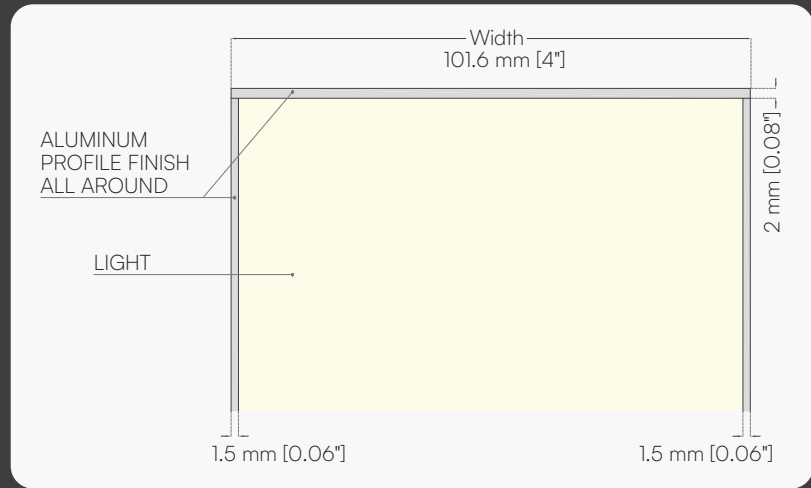

LIGHT VIEW

WETTY

SECTION 4"

LIGHT VIEW

BETWEEN THE PANELS