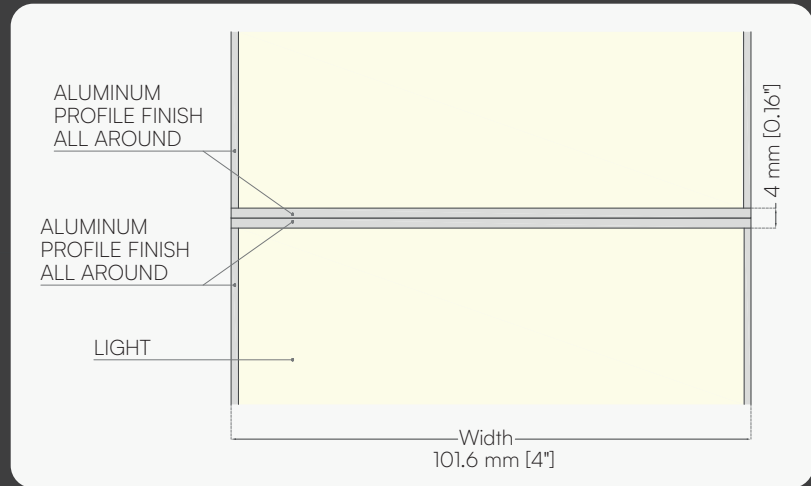

LIGHT VIEW

WETTY

SECTION 4"

LIGHT VIEW

BETWEEN THE PANELS