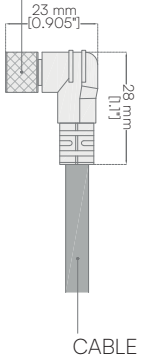

DIMENSION LONG SIDE

MM 304.8 to 3048.0 mm
INCHES 12.0 to 120.0 in

LIFE TIME

70.000 hrs

WARRANTY

3 Years (36 month)

CERTIFICATIONS

LIGHT VIEW

WETTY

SECTION 6"

LIGHT VIEW BETWEEN THE PANELS

RECESSED MOUNTING

SURFACE MOUNTING

WETTY SECTION 6"

MALE
CONNECTOR

FEMALE
CONNECTOR

Long section

ALUMINUM
PROFILE FINISH

MALE
CONNECTOR *
part of Backlight

Width
152.4 mm [6"]

Rear Side

Technical Specs 6"

COLOR TEMPERATURE

*Under request for a minimum order quantity to be define.