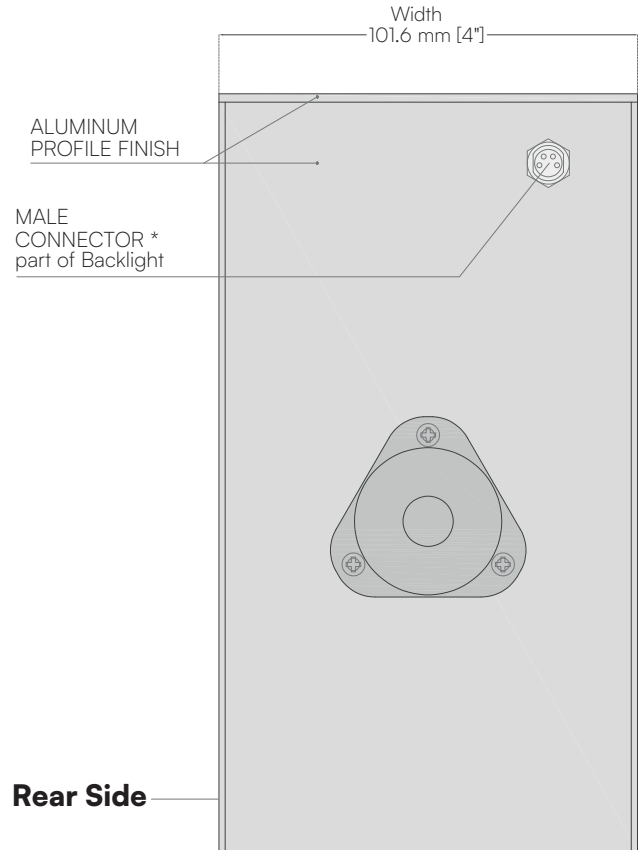

DIMENSION LONG SIDE

MM 304.8 to 3048.0 mm
INCHES 12.0 to 120.0 in

LIFE TIME

70.000 hrs

WARRANTY

3 Years (36 month)

CERTIFICATIONS

LIGHT VIEW

WETTY

SECTION 4"

LIGHT VIEW

BETWEEN THE PANELS

RECESSED MOUNTING

WETTY SECTION 4"

SURFACE MOUNTING

WETTY SECTION 4"