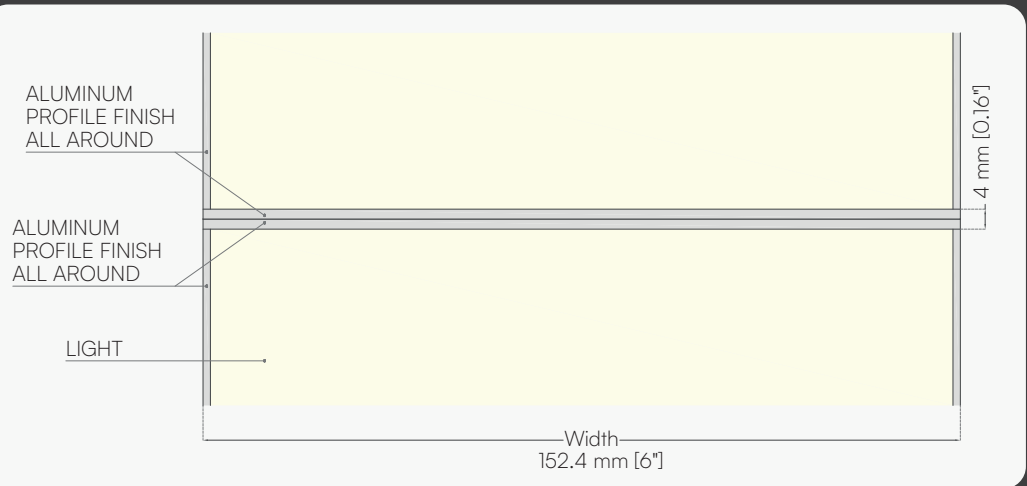

WETTY

SECTION 6"

LIGHT VIEW BETWEEN THE PANELS