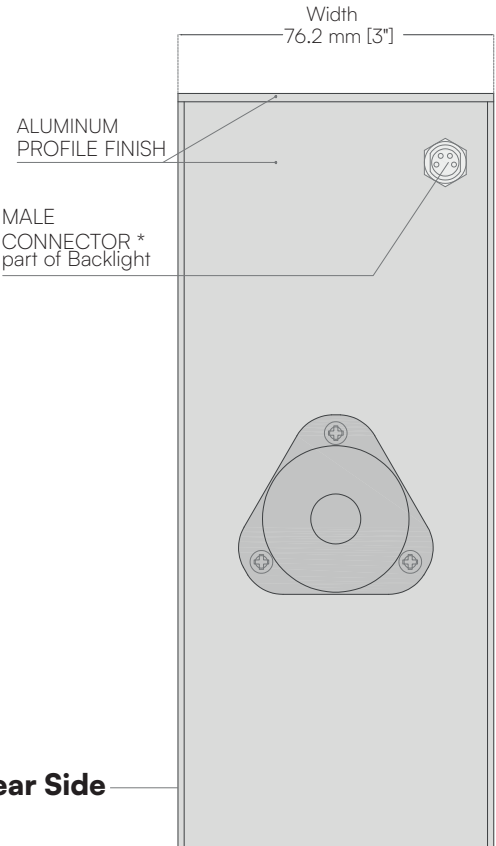

MALE
CONNECTOR

FEMALE
CONNECTOR

Long section

Technical Specs 3"

COLOR TEMPERATURE

*Under request for a minimum order quantity to be define.

CRI

> 95

DIMENSION LONG SIDE

MM 304.8 to 3048.0 mm
INCHES 12.0 to 120.0 in

LIFE TIME

70.000 hrs

WARRANTY

3 Years (36 month)

CERTIFICATIONS

LIGHT VIEW