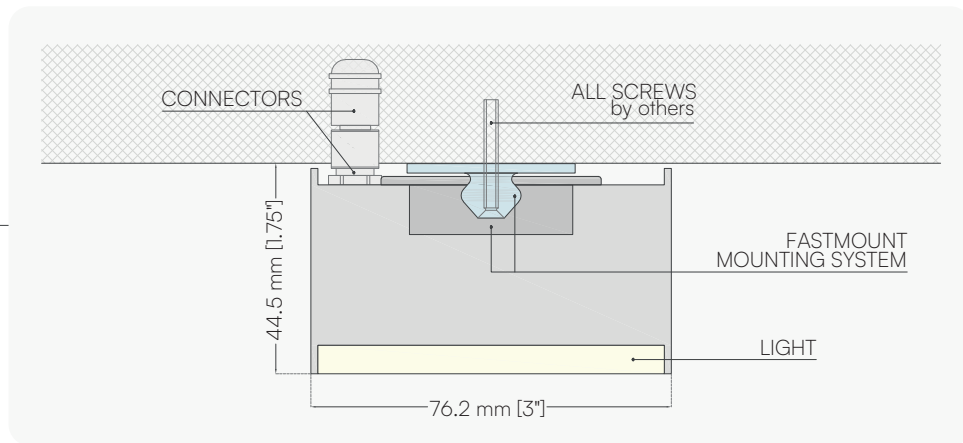

Whether you're looking to illuminate the facade of a building or create an atmospheric ambiance in your shower, **Wetty** is the perfect solution.

Thanks to its intuitive design and versatility, **Wetty** can be easily installed on both walls and ceilings, offering you a hassle-free installation solution. **Wetty** is available in three standard widths, but its true strength lies in the ability to customize lengths of up to 3 meters. Choose the size that fits your project and let **Wetty** seamlessly integrate into the architecture of the building or the surrounding environment. Its compact form and minimalist design adapt to any style, adding a touch of elegance to your space.

WETTY

SECTION 3"

LIGHT VIEW

LIGHT VIEW BETWEEN THE PANELS

RECESSED MOUNTING

WETTY SECTION 3"

SURFACE MOUNTING

WETTY SECTION 3"

POWER CONSUMPTION

Standard output 14 W per linear mt (4,5 W per linear ft)
High output 28 W per linear mt (9 W per linear ft)

IP | IK GRADE

IP65 for Wet Location | IK10

DIMENSIONS SHORT SIDE

MM 76.2
INCHES 3.0