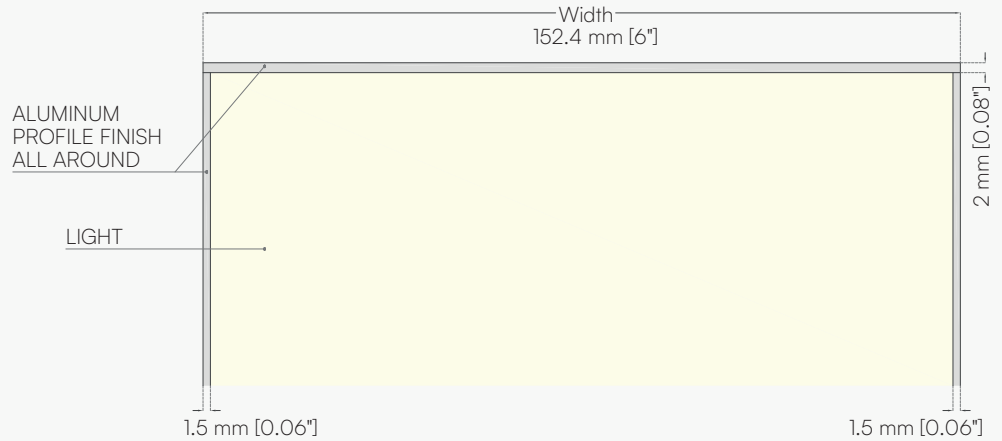

POWER CONSUMPTION

Standard output 14 W per linear mt (4,5 W per linear ft)
High output 28 W per linear mt (9 W per linear ft)

IP | IK GRADE

IP65 for Wet Location | IK10

DIMENSIONS SHORT SIDE

MM 101.6
INCHES 4.0

DIMENSION LONG SIDE

MM 304.8 to 3048.0 mm
INCHES 12.0 to 120.0 in

LIFE TIME

70.000 hrs

WARRANTY

3 Years (36 month)

CERTIFICATIONS

LIGHT VIEW