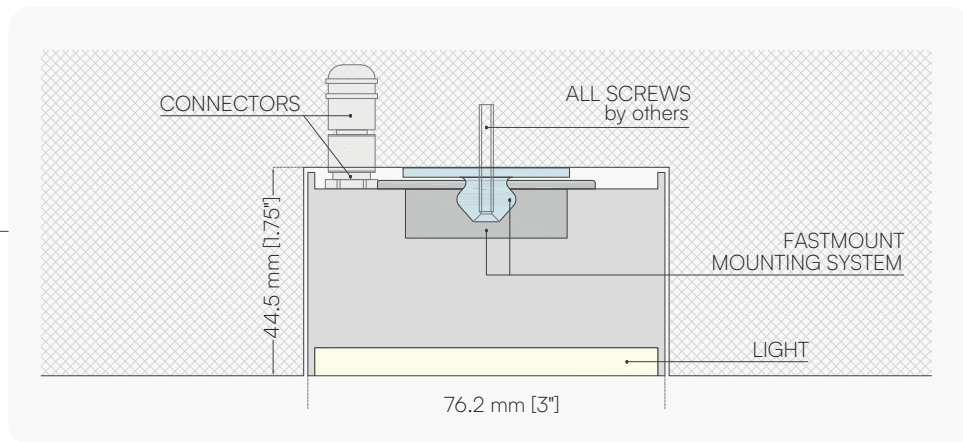

Whether you're looking to illuminate the facade of a building or create an atmospheric ambiance in your shower, **Wetty** is the perfect solution.

Thanks to its intuitive design and versatility, **Wetty** can be easily installed on both walls and ceilings, offering you a hassle-free installation solution. **Wetty** is available in three standard widths, but its true strength lies in the ability to customize lengths of up to 3 meters. Choose the size that fits your project and let **Wetty** seamlessly integrate into the architecture of the building or the surrounding environment. Its compact form and minimalist design adapt to any style, adding a touch of elegance to your space.

WETTY

SECTION 3"

LIGHT VIEW

LIGHT VIEW BETWEEN THE PANELS

RECESSED MOUNTING

WETTY SECTION 3"

SURFACE MOUNTING

WETTY SECTION 3"