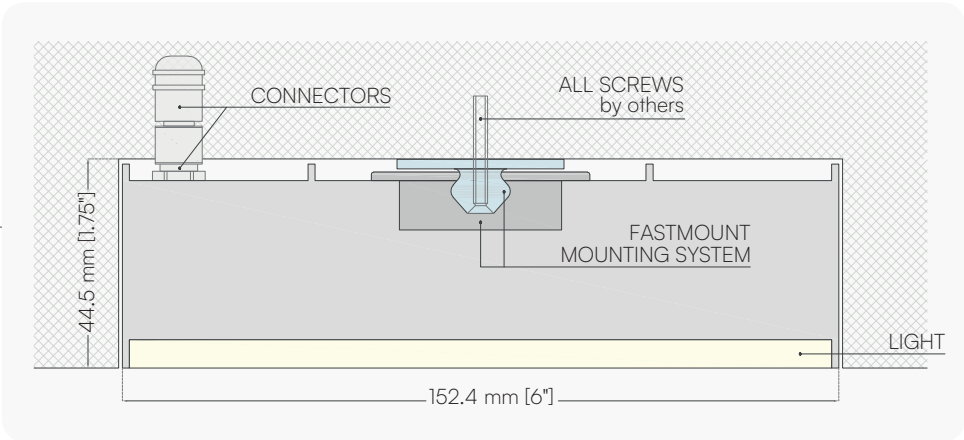

DIMENSION LONG SIDE

MM 304.8 to 3048.0 mm
INCHES 12.0 to 120.0 in

LIFE TIME

70.000 hrs

WARRANTY

3 Years (36 month)

CERTIFICATIONS

LIGHT VIEW

WETTY

SECTION 6"

LIGHT VIEW BETWEEN THE PANELS

RECESSED MOUNTING

SURFACE MOUNTING

WETTY SECTION 6"

MALE
CONNECTOR

FEMALE
CONNECTOR